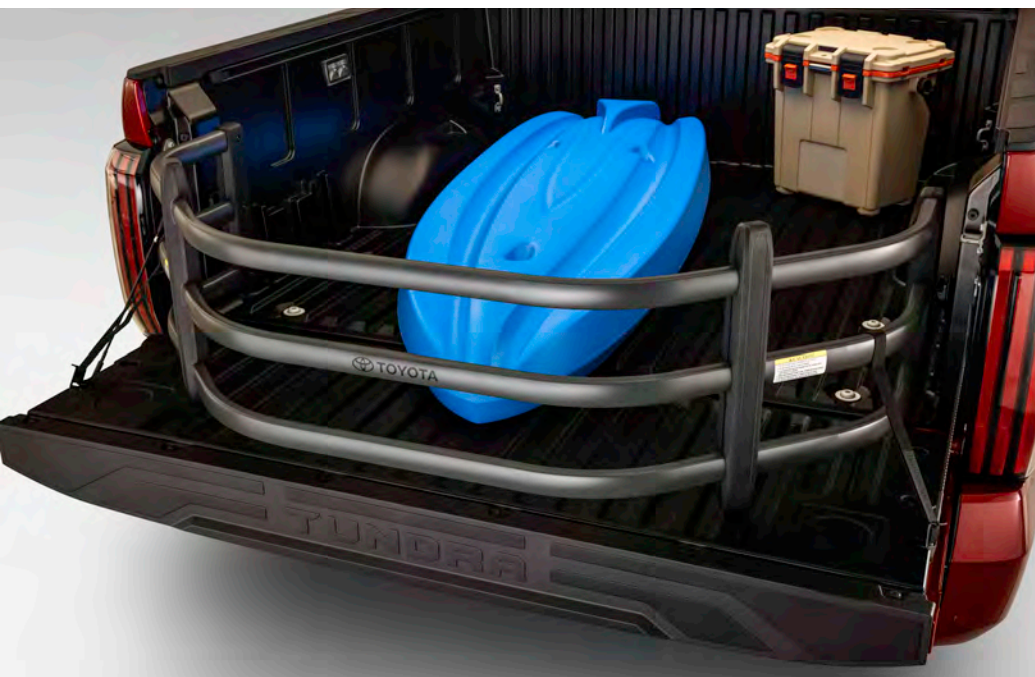

Bed Extender²

Truck bed not big enough? No problem. With the tailgate down, our bed extender increases bed length by two feet to help fit your longboards and other bulky items. Or you can leave the tailgate up and use it to secure smaller objects.