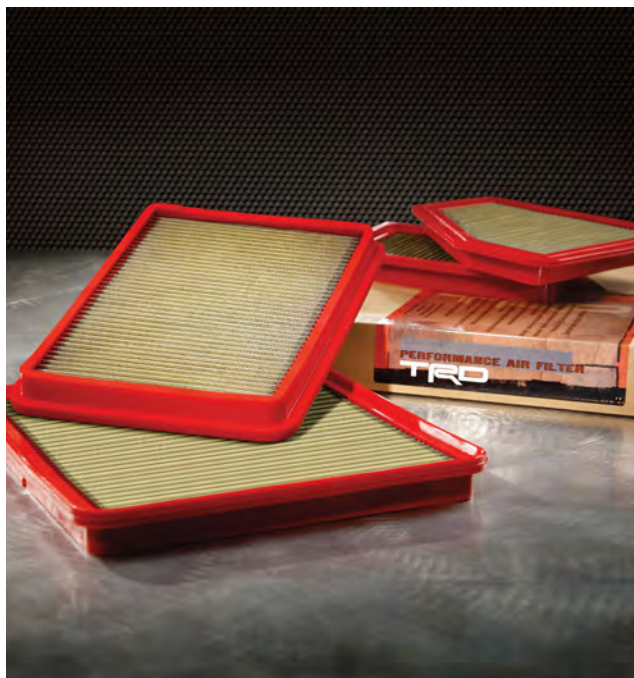

TRD Air Filter

For optimal engine protection and performance, the TRD air filter offers superb filtration and enhanced airflow.

- Four-ply filter element features durable, epoxy-coated mesh enclosure and elastomeric seal to help optimize a precise, leak-free fit
- Washable and reusable—regular cleaning and reoiling ensure free airflow and top performance
- TRD air filter cleaning kit also available