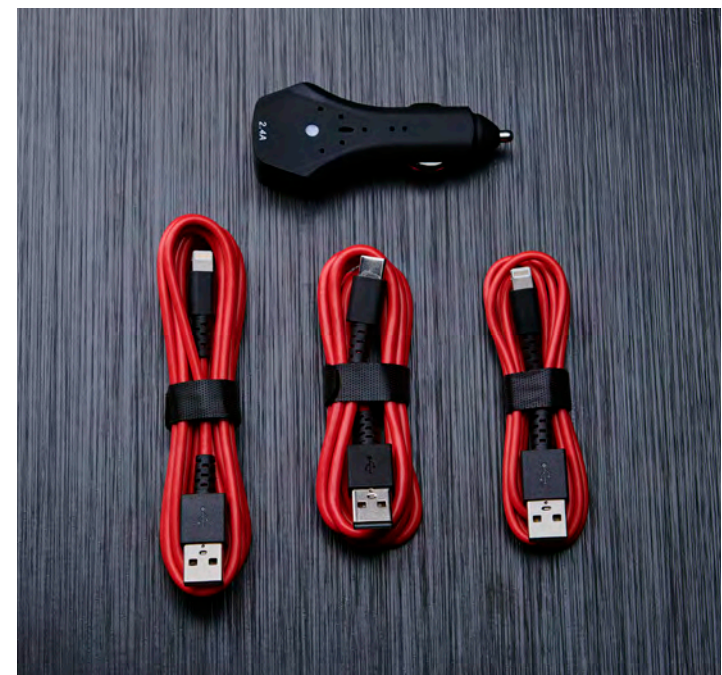

Quick Charge Cable Package¹²

Quick charge cables are a convenient way to have your smart devices charged while on the go.

Contents:

- Dual Smart USB Cell Phone Charger
- iPhone® Lightning USB Cable - 3'
- iPhone® Lightning USB Cable - 6'
- USB-C to USB-A Cable - 3'